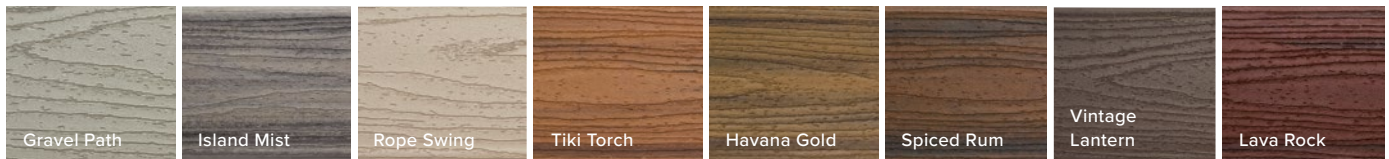

Trex Transcend®

TROPICALS & EARTH TONES

ELEVATED AESTHETICS PAIRED
WITH THE HIGHEST LEVEL OF PERFORMANCE

BOARD PROFILES

Square edge

Grooved edge

Use with Trex Hideaway® Hidden Fastening System for a clean, screw-free appearance.

AVAILABLE COLORS

WHY TREX

Won't rot, warp or splinter

Needs no seasonal upkeep

Sustainably Manufactured

Cleans easily with soap and water

TREX TRANSCEND® DECKING

1" Square-Edge Board