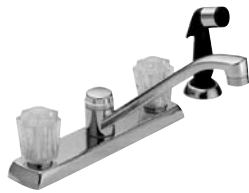

# HOME DECOR - Faucets

**PEERLESS**

## Double Handle Faucet

- With sprayer, chrome finish
- 5 year warranty

#P25LF (22436130) 3 lbs. **44.99**

**PEERLESS**

## Double Handle Faucet

- With sprayer and clear knob handles
- Swivel spout
- Chrome finish

#P99501 (22345343) 3.74 lbs. **77.99**

**PEERLESS**

## Single Handle Faucet

- With white sprayer
- Swivel spout
- Chrome finish

#P88500LF (22340) 4.8 lbs. **94.99**

**DELTA**  
see what Delta can do